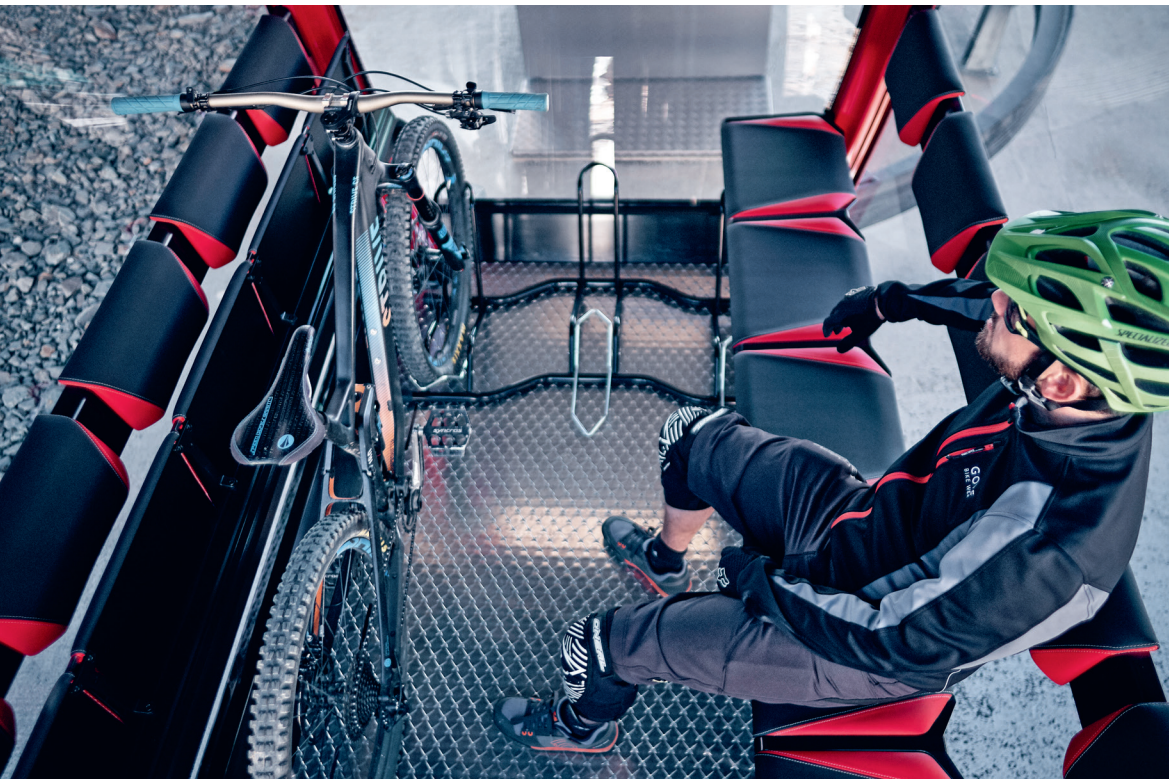

Bike Rack

With the Bike Rack, up to three bikes can be carried inside the cabin. For this purpose, one seat bench is simply folded up and the Bike Rack is fixed to the floor of the cabin. The bikes are placed in the Bike Rack and retrieved by the riders themselves.

Suitable for bikes with the following specifications:

- Wheel size between 24" and 29"
- Tire width up to 12 cm

Benefits:

- Up to three bikes can be carried
- Convenient and safe transport inside the cabin
- Low weight